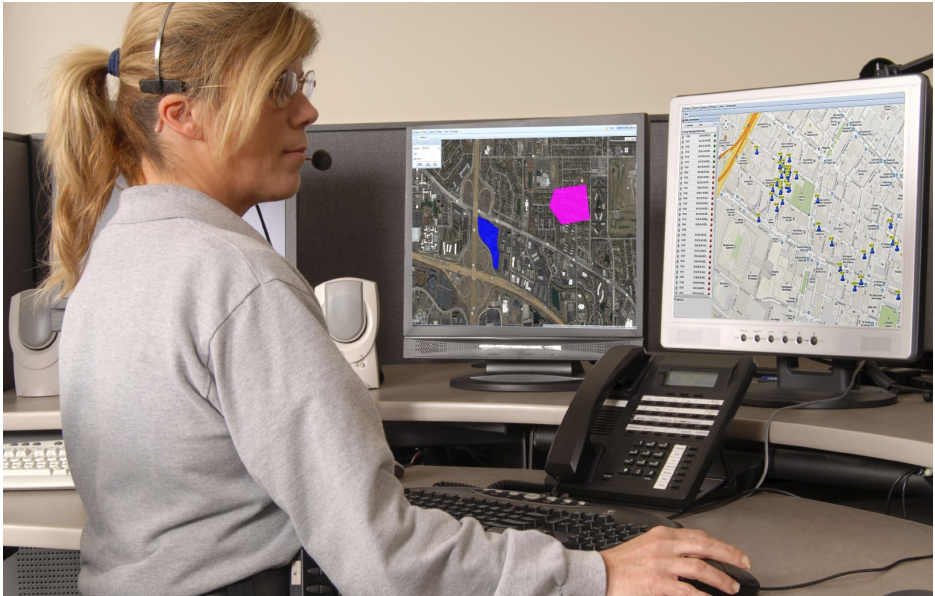

## **Navigate**

---

Live, worldwide Google mapping interface with street view

---

## So Many Features in One Fully Integrated Package

- ◆ Real-time GPS/ AVL location information with history
- ◆ Alerts and Geo-fences
- ◆ Unit status on/ off
- ◆ Polling or immediate location reporting
- ◆ Emergency notifications
- ◆ Text Messaging
- ◆ Time-stamped speed and heading information
- ◆ E-mail gateway with user-friendly inbox/ outbox
- ◆ Intuitive location-based, exportable daily data reports

## Hassle-Free Integration

Use our easy-to-implement interface to get connected with your MOTOTRBO® radios or GPRS tracking systems. You can make job creation, dispatching or asset monitoring fully managed by your existing system with no need to purchase additional desk-top applications and hardware or servers to maintain.

## Navigation

---

A live, worldwide Google mapping interface provides real-time GPS status for all units including speed and heading. Zones and perimeters can be set to alarm when entered and exited. Unit histories are recorded and can be played back with street view.