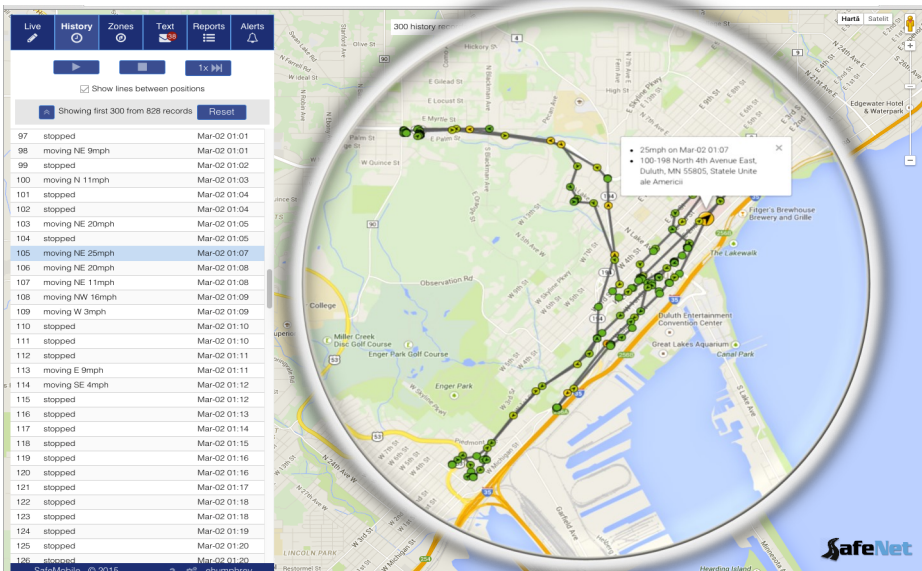

Tracking and Monitoring

SafeNet™ provides access to the real-time information you need to make critical decisions. Your data is collected and stored on a secure server and is available anytime, from any internet connected computer or tablet. Fleet Managers can now manage and monitor their mobile assets and personnel from anywhere in the world!